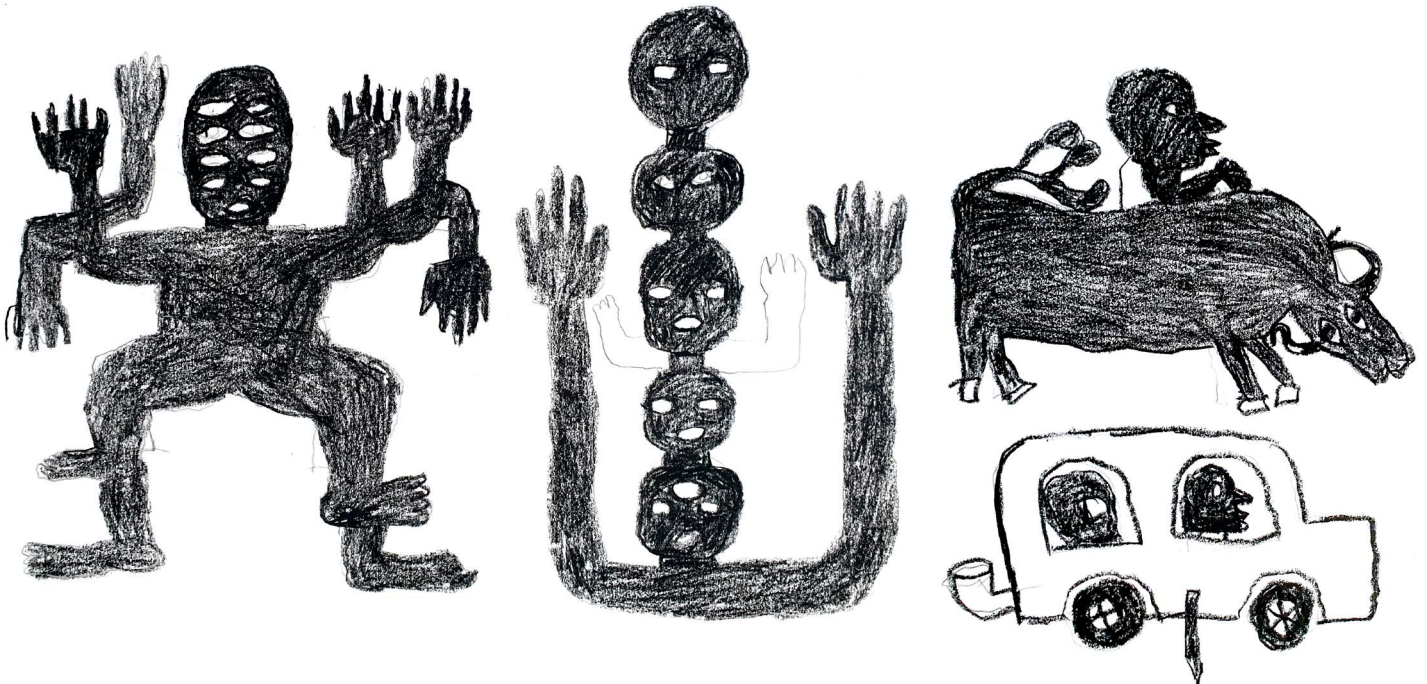

# Artist Activities

With Jumaadi

This is not a resolution, this is a revolution.

**Jumaadi** was born in East Java, Indonesia in 1973 and now lives and works between Yogyakarta, Indonesia and Sydney, Australia. Jumaadi uses mixed media (water, acrylic and oil) to create works on timber, canvas, buffalo hide and cloth. He is also recognised for his performance with shadow play. His works often speak about love, loss and displacement, in his own very personal and multi-dimensional language.

## TRANSFORM YOUR WINDOW TO A MAGIC STAGE OF SHADOW

with cardboards

- ① Find your window
- ② Light
- ③ cut the shape
- ④ see pictures for ideas