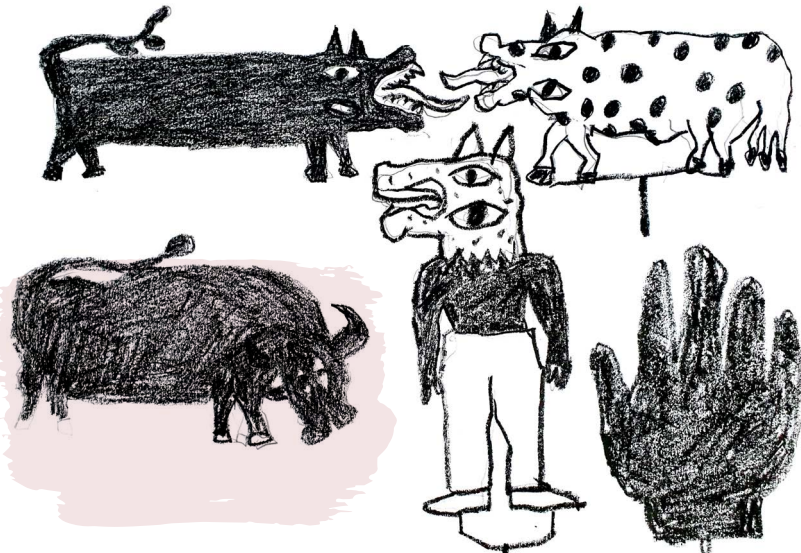

# Artist Activities

With Jumaadi

This is not a resolution, this is a revolution.

**Jumaadi** was born in East Java, Indonesia in 1973 and now lives and works between Yogyakarta, Indonesia and Sydney, Australia. Jumaadi uses mixed media (water, acrylic and oil) to create works on timber, canvas, buffalo hide and cloth. He is also recognised for his performance with shadow play. His works often speak about love, loss and displacement, in his own very personal and multi-dimensional language.

## TRANSFORM YOUR WINDOW TO A MAGIC STAGE OF SHADOW

with cardboards

- ① Find your window
- ② Light
- ③ cut the shape
- ④ see pictures for ideas